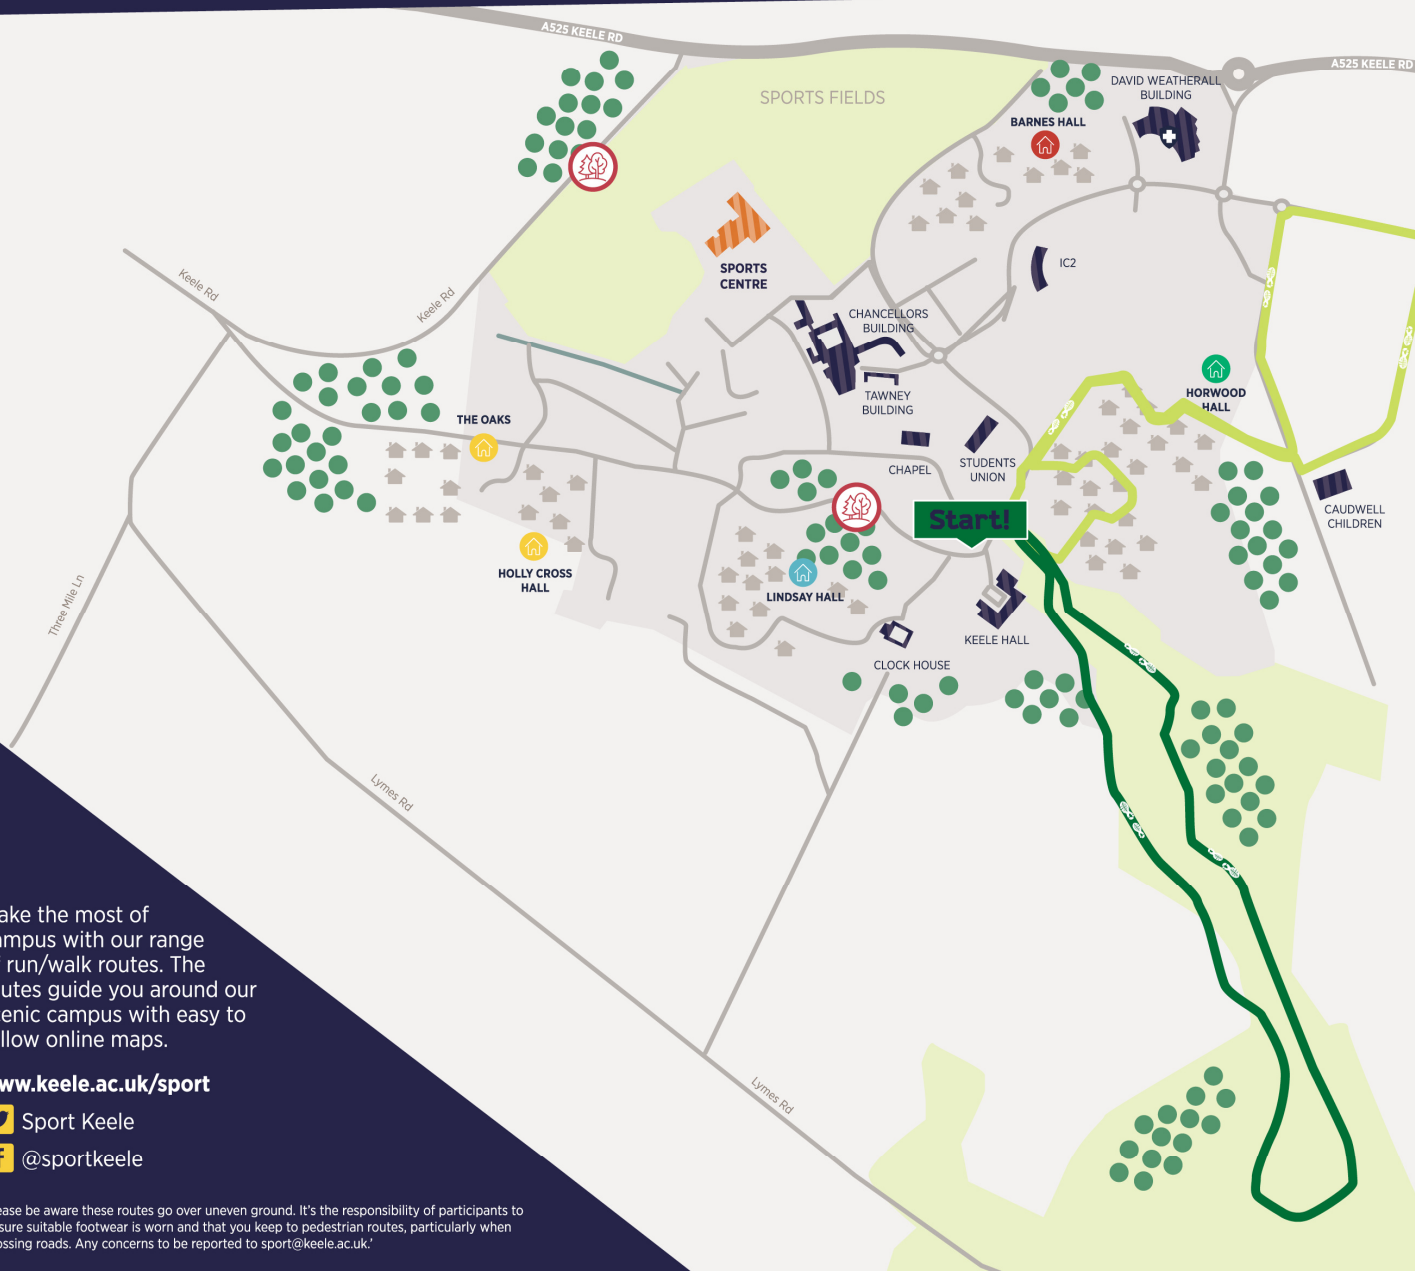

WALK/RUN ROUTES

Horwood Running Route A
 Start & finish at the post box on Keele Hall Road by Horwood
 2miles (3.2km)

Horwood Running Route B
 Start & finish at the post box on Keele Hall Road by Horwood
 1.75miles (2.8km)

Make the most of campus with our range of run/walk routes. The routes guide you around our scenic campus with easy to follow online maps.

www.keele.ac.uk/sport

Sport Keele

@sportkeele

Please be aware these routes go over uneven ground. It's the responsibility of participants to ensure suitable footwear is worn and that you keep to pedestrian routes, particularly when crossing roads. Any concerns to be reported to sport@keele.ac.uk.