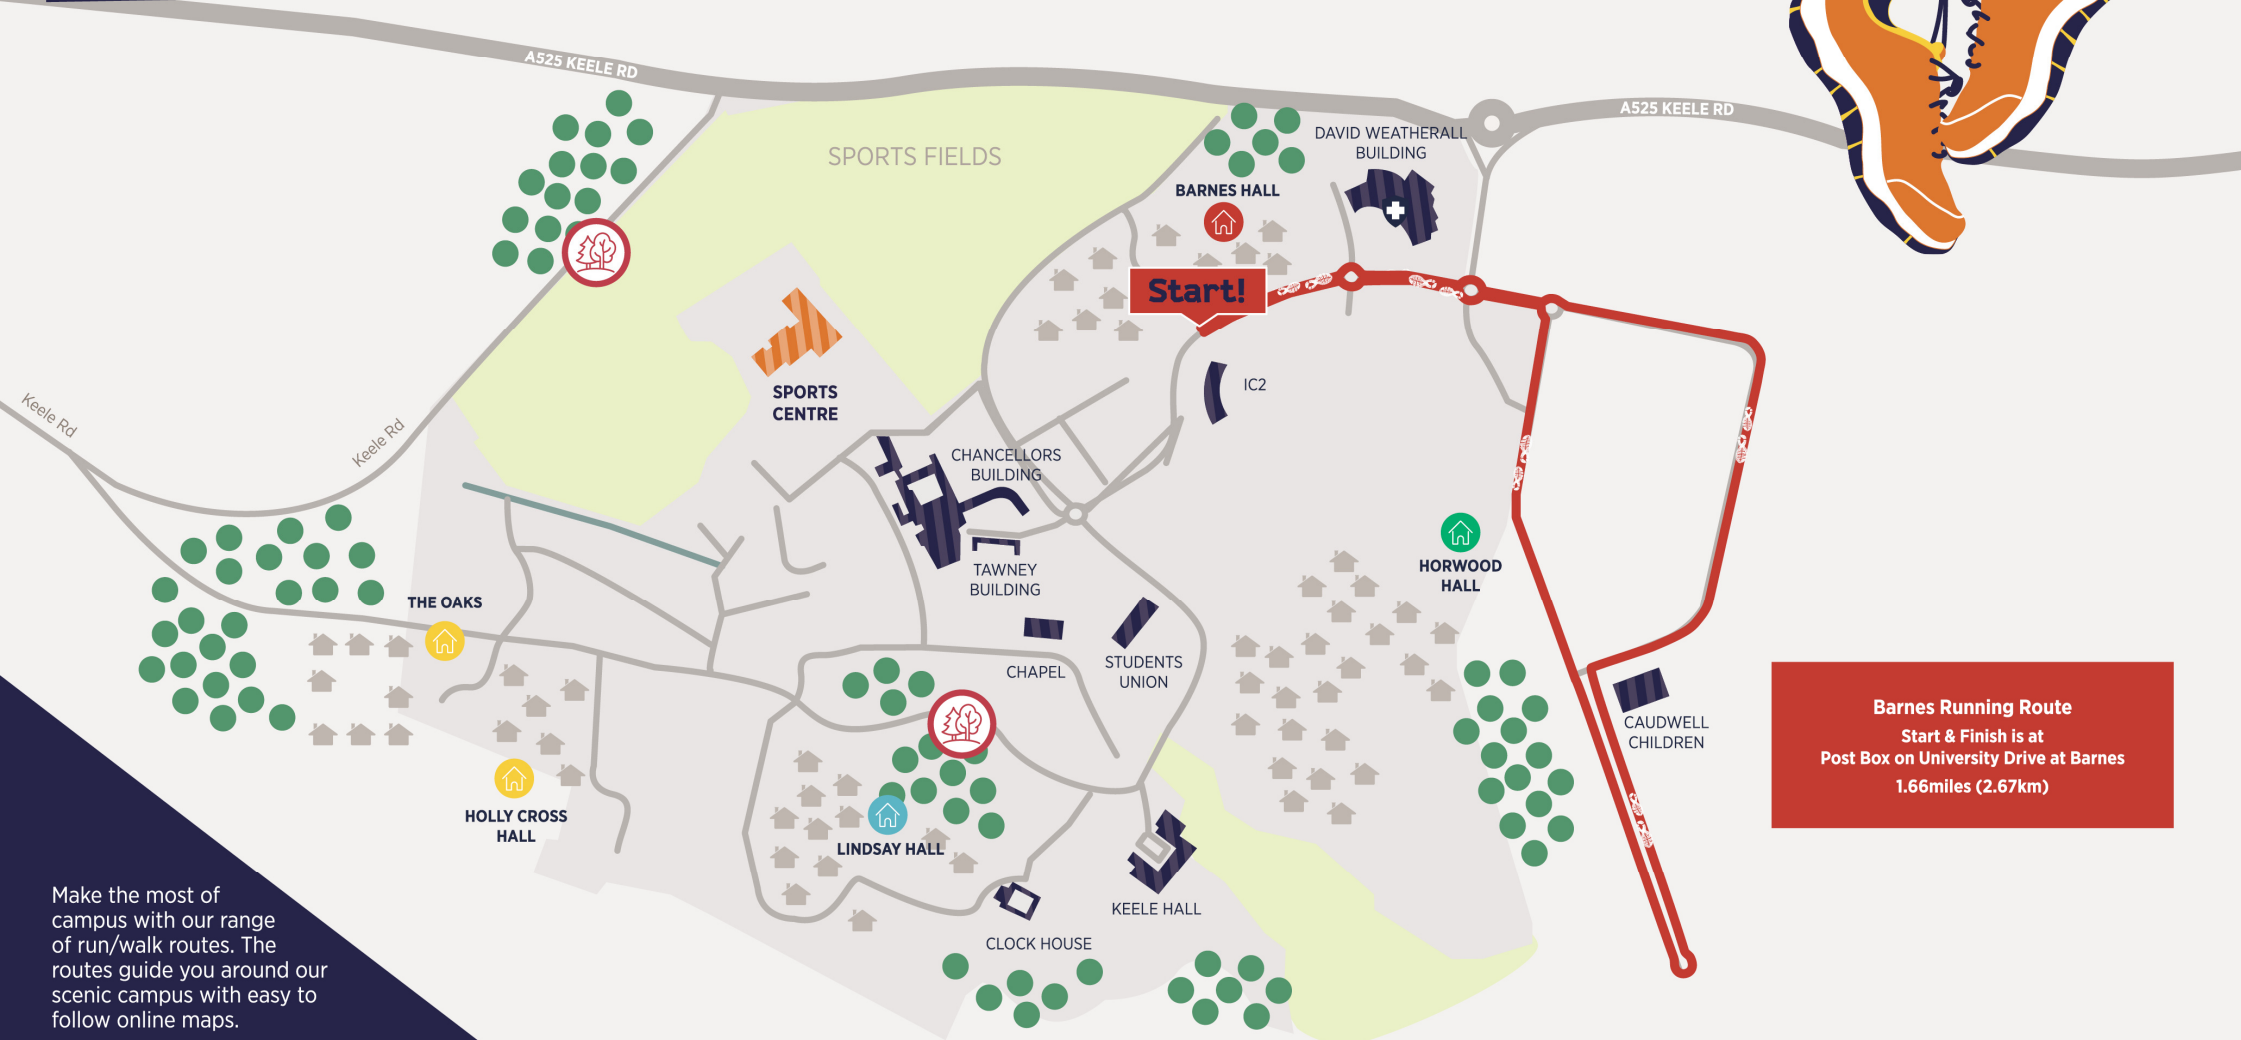

WALK/RUN ROUTES

Barnes Running Route
Start & Finish is at
Post Box on University Drive at Barnes
1.66miles (2.67km)

Make the most of campus with our range of run/walk routes. The routes guide you around our scenic campus with easy to follow online maps.

www.keele.ac.uk/sport

Sport Keele

@sportkeele