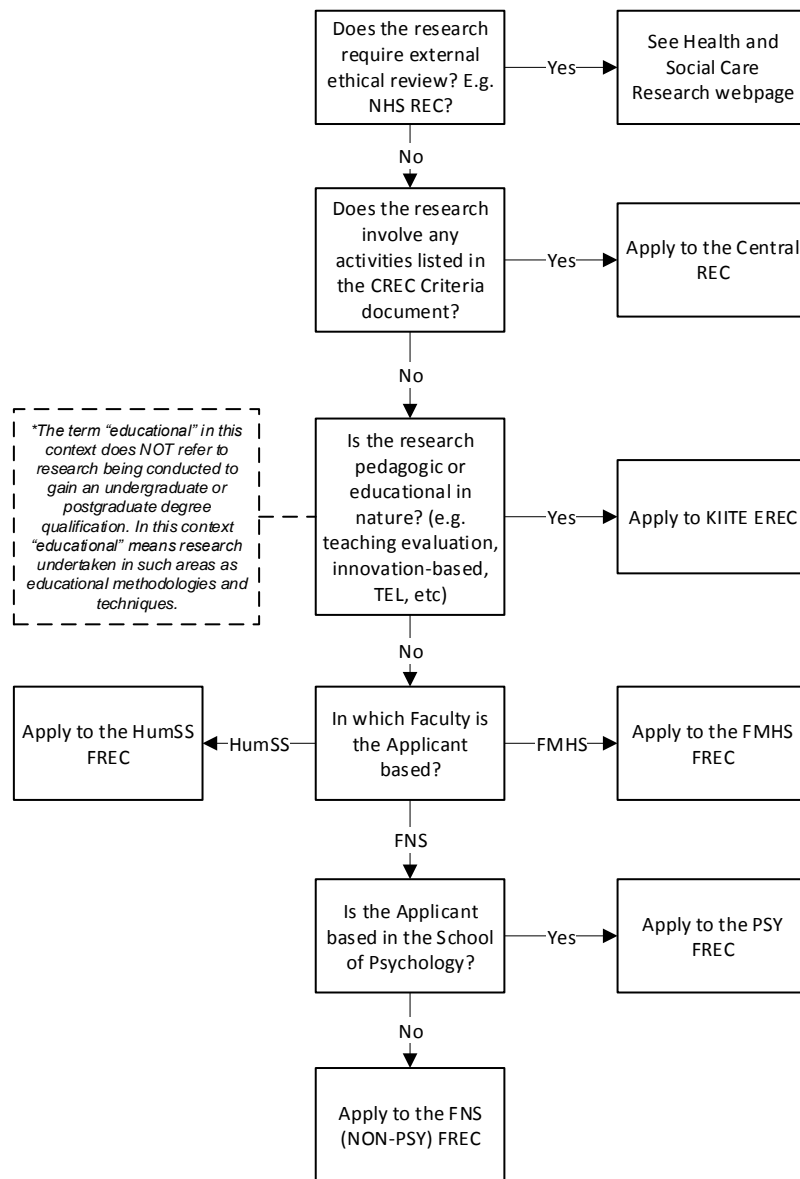

University Research Ethics Committee Decision Tool

Definitions

- CREC - [Central Research Ethics Committee](#)
- FMHS FREC - [Faculty Medicine and Health Faculty Research Ethics Committee](#)
- HumSS FREC - [Faculty Humanities and Social Sciences Faculty Research Ethics Committee](#)
- PSY FREC - [\(Faculty of Natural Sciences\) Psychology Faculty Research Ethics Committee](#)
- FNS Non-PSY FREC - [Faculty of Natural Sciences \(non-psychology\) Faculty Research Ethics Committee](#)
- KIITE EREC - [Keele Institute for Innovation and Teaching Excellence](#)